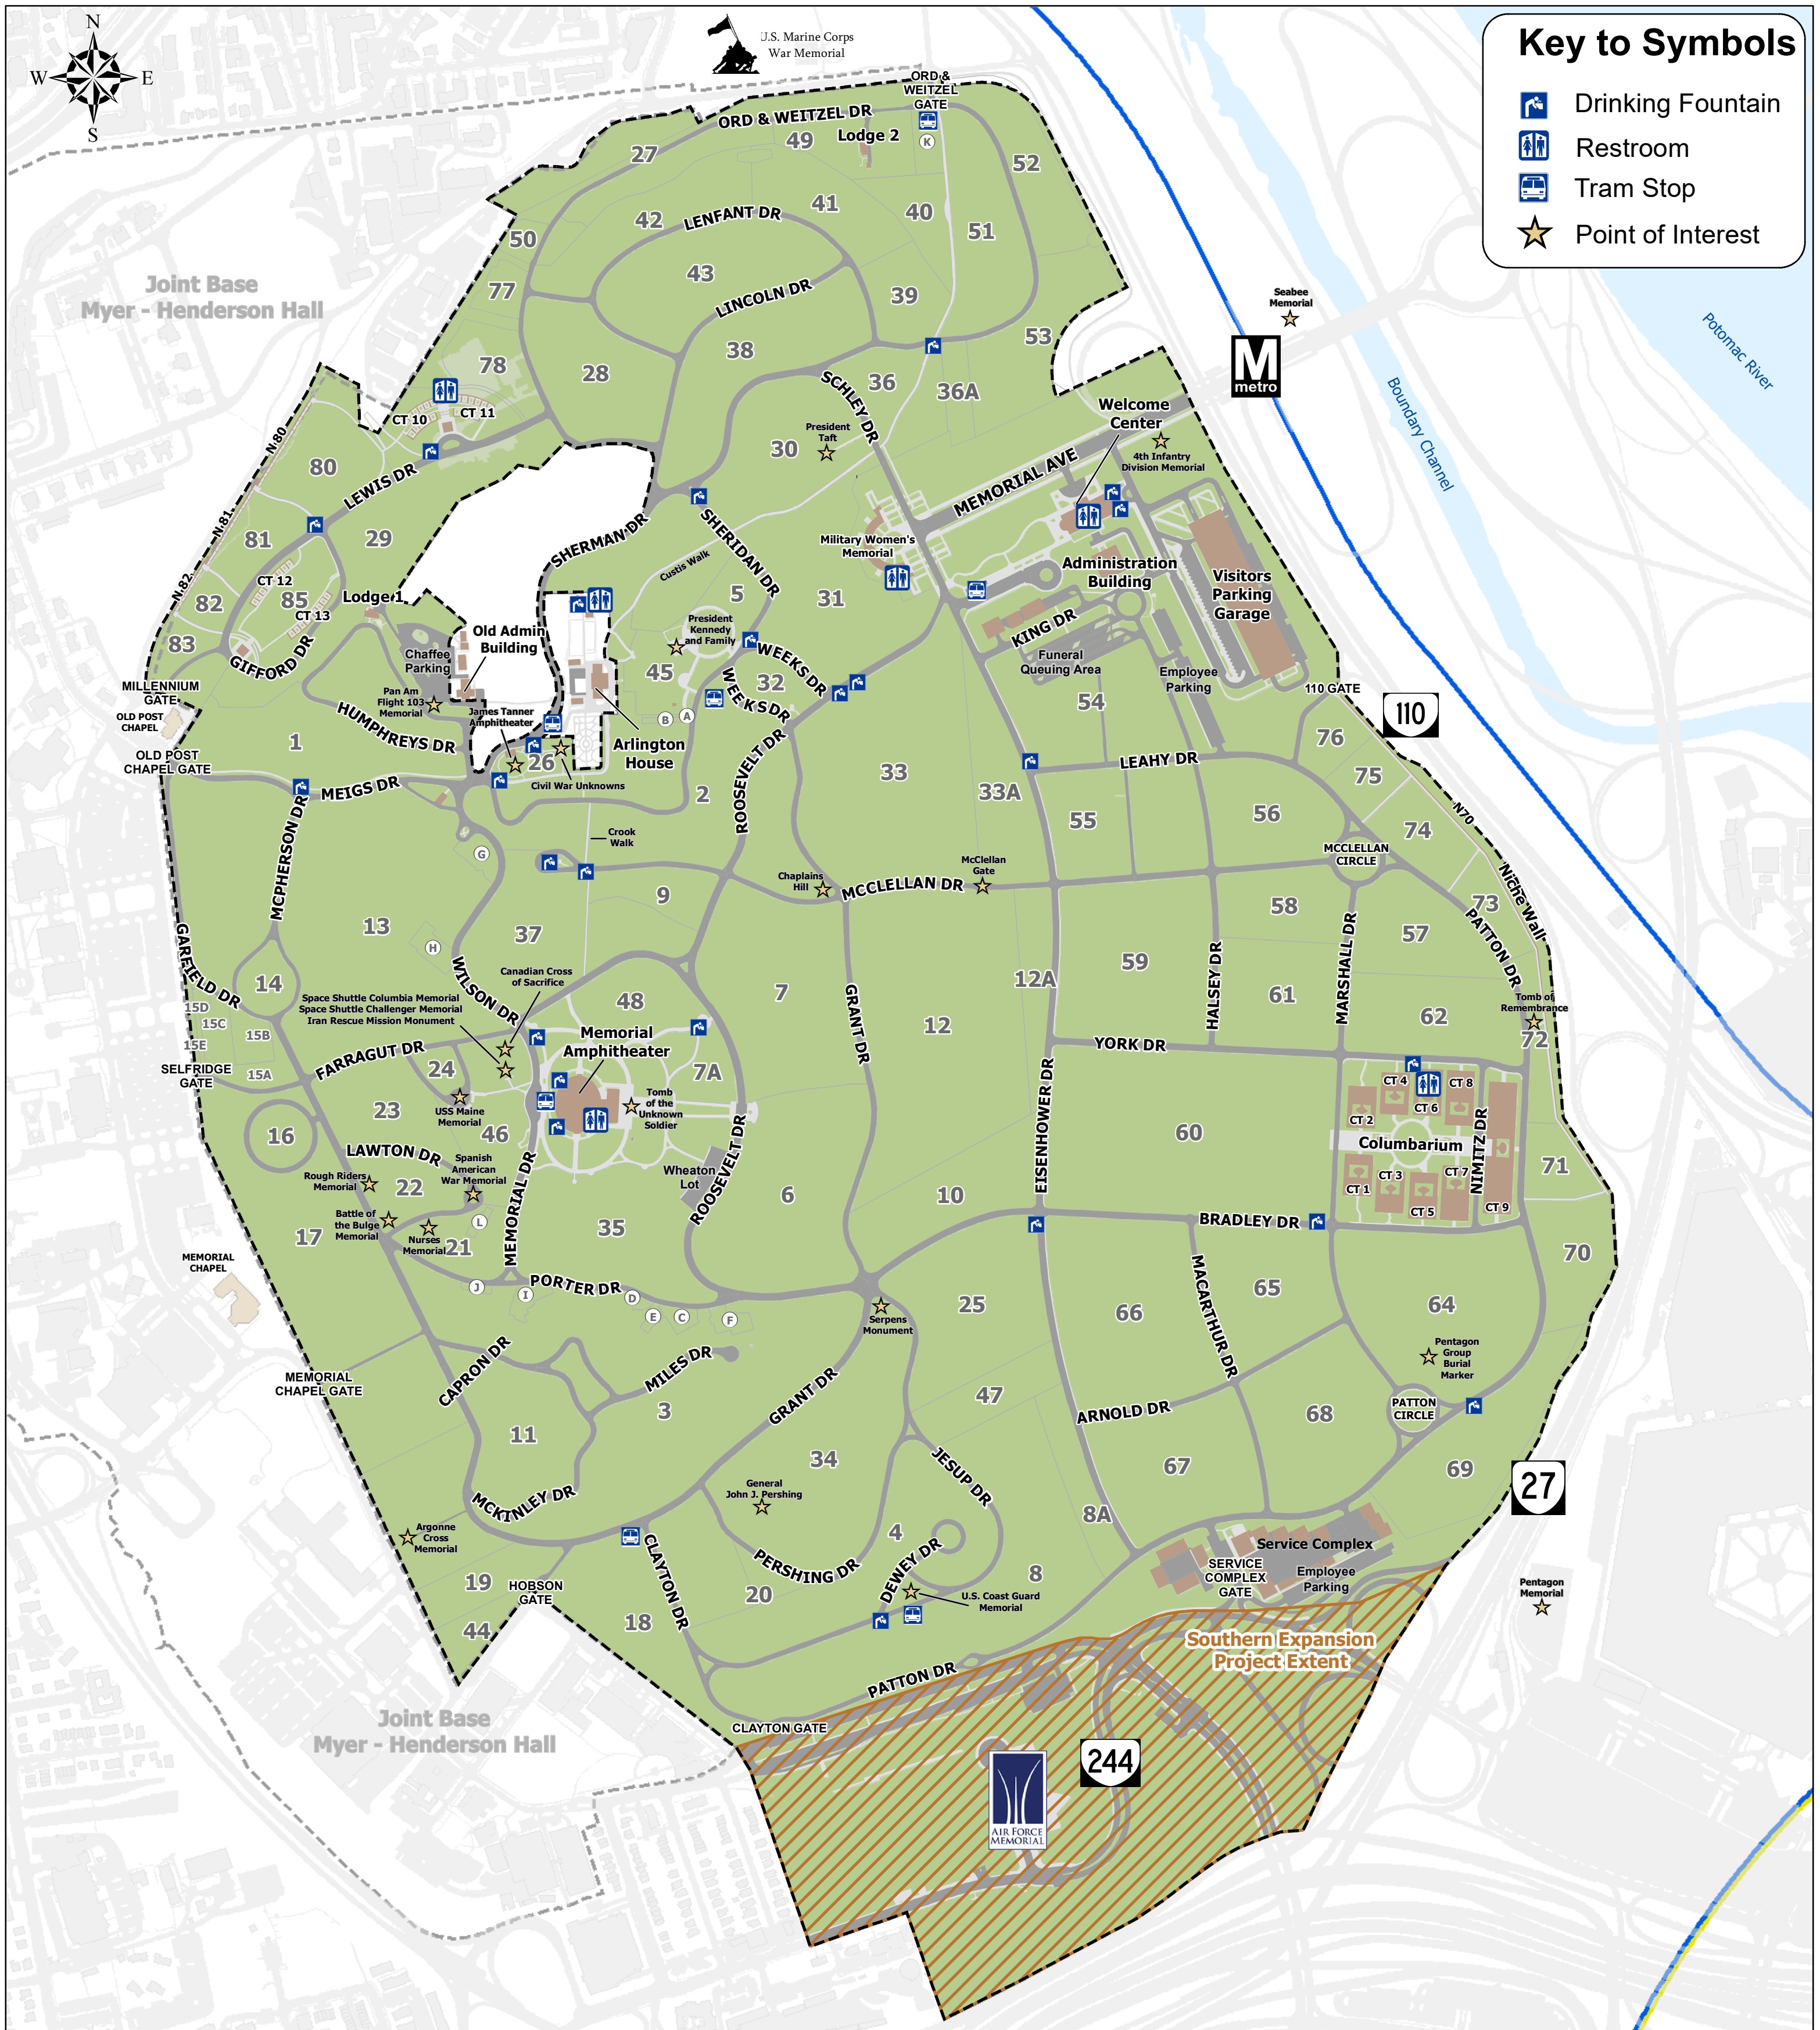

Arlington National Cemetery

Honor - Remember - Explore

Installation Area

Key to Symbols

- Drinking Fountain
- Restroom
- Tram Stop
- Point of Interest

0 1/4 1/2 Miles